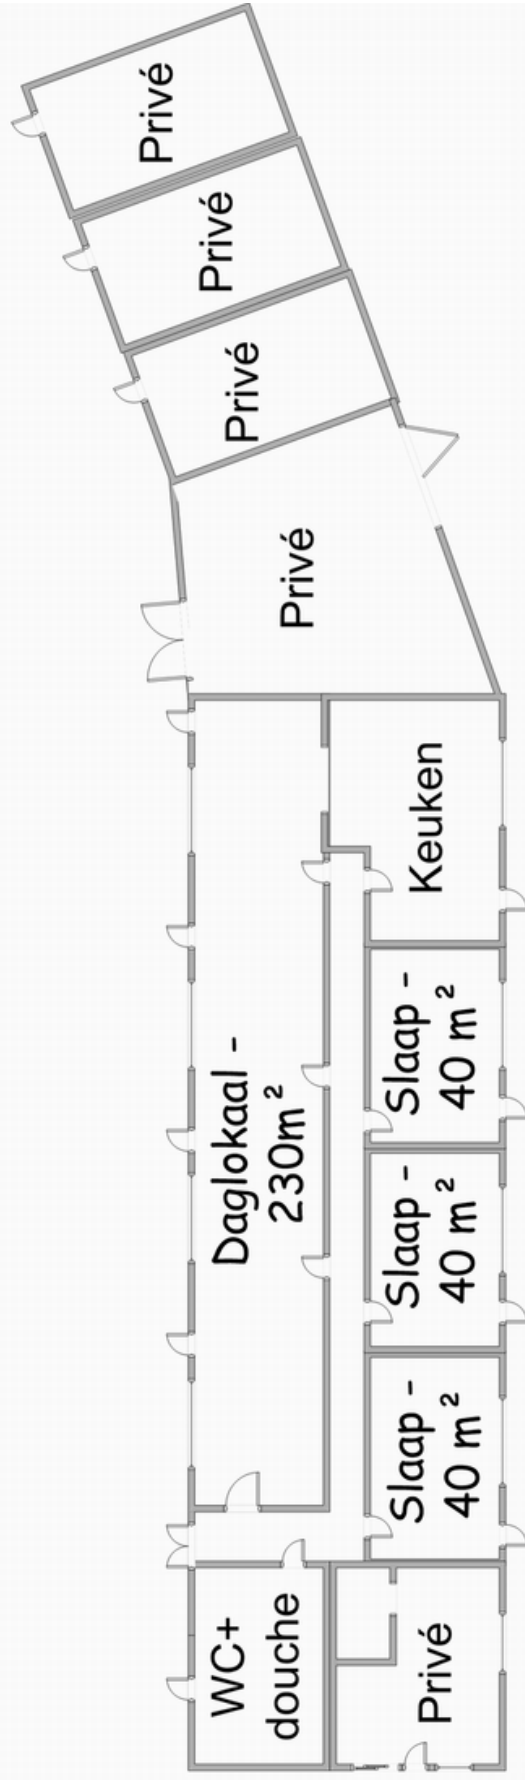

Bos

Speelveld
3000 m²

Parking